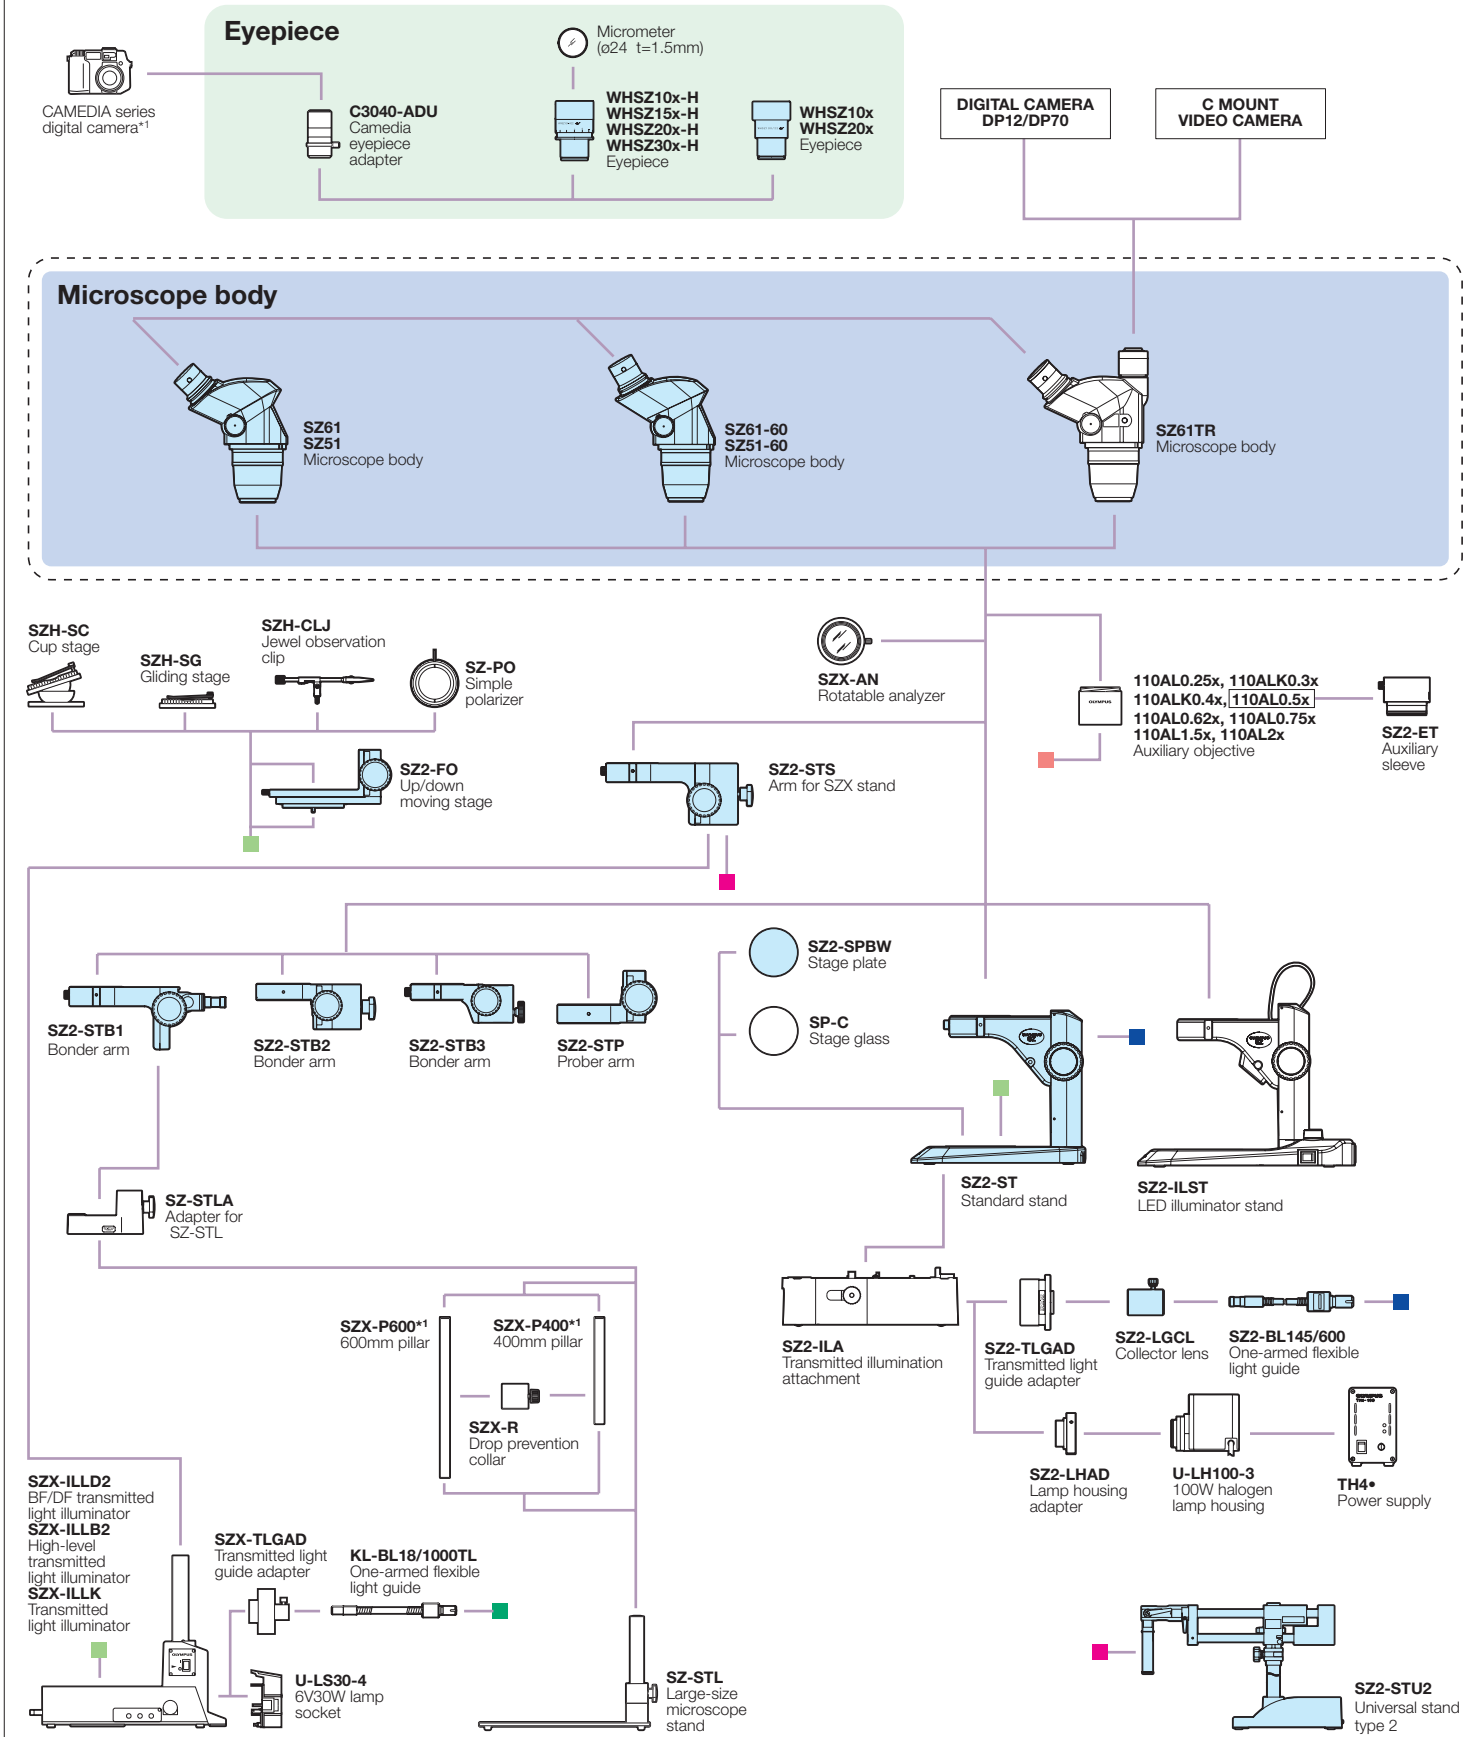

SZ61/SZ51 system diagram

SZ2-LGB Lightsource

STX Suspension arm

ESD compatible

*1 SZX-P400 and SZX-P600 can be attached to the transmitted light illuminators.

*Suspension arm set including pillar and table clamp