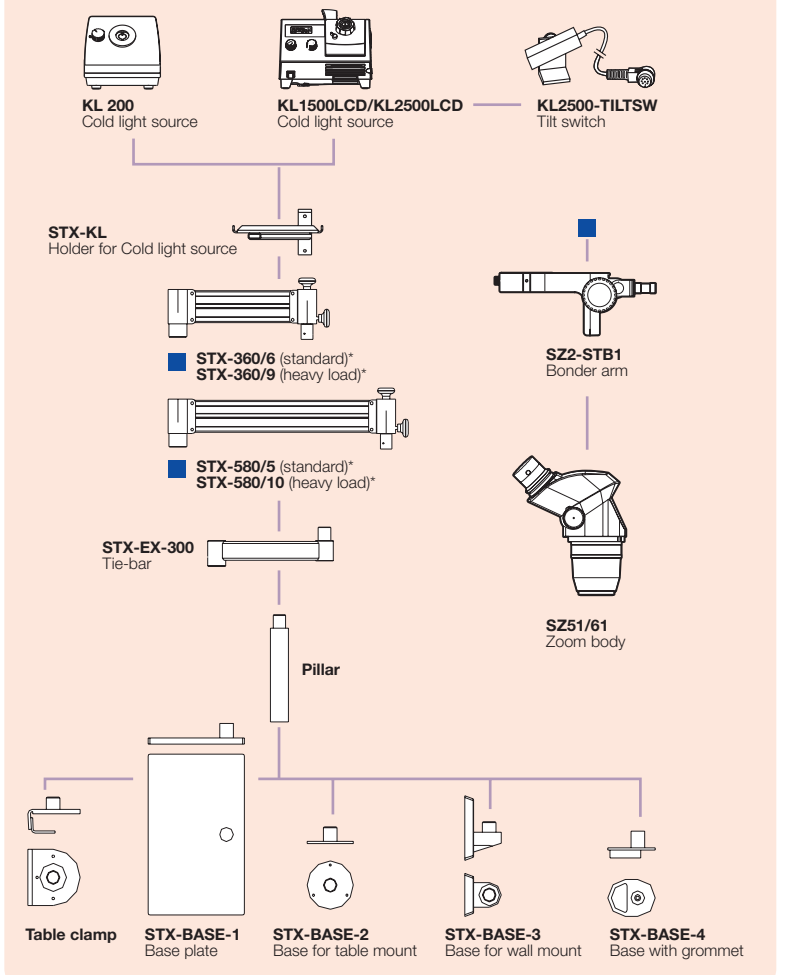

SZ61/SZ51 system diagram

SZ2-LGB Lightsource

STX Suspension arm

ESD compatible

*1 SZX-P400 and SZX-P600 can be attached to the transmitted light illuminators.

*Suspension arm set including pillar and table clamp