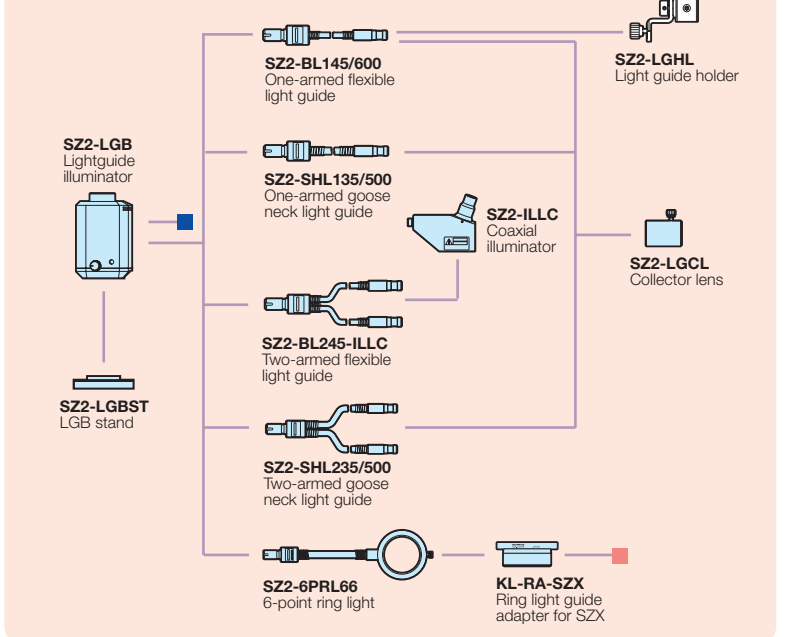

SZ61/SZ51 system diagram

SZ2-LGB Lightsource

STX Suspension arm

ESD compatible

*1 SZX-P400 and SZX-P600 can be attached to the transmitted light illuminators.

*Suspension arm set including pillar and table clamp